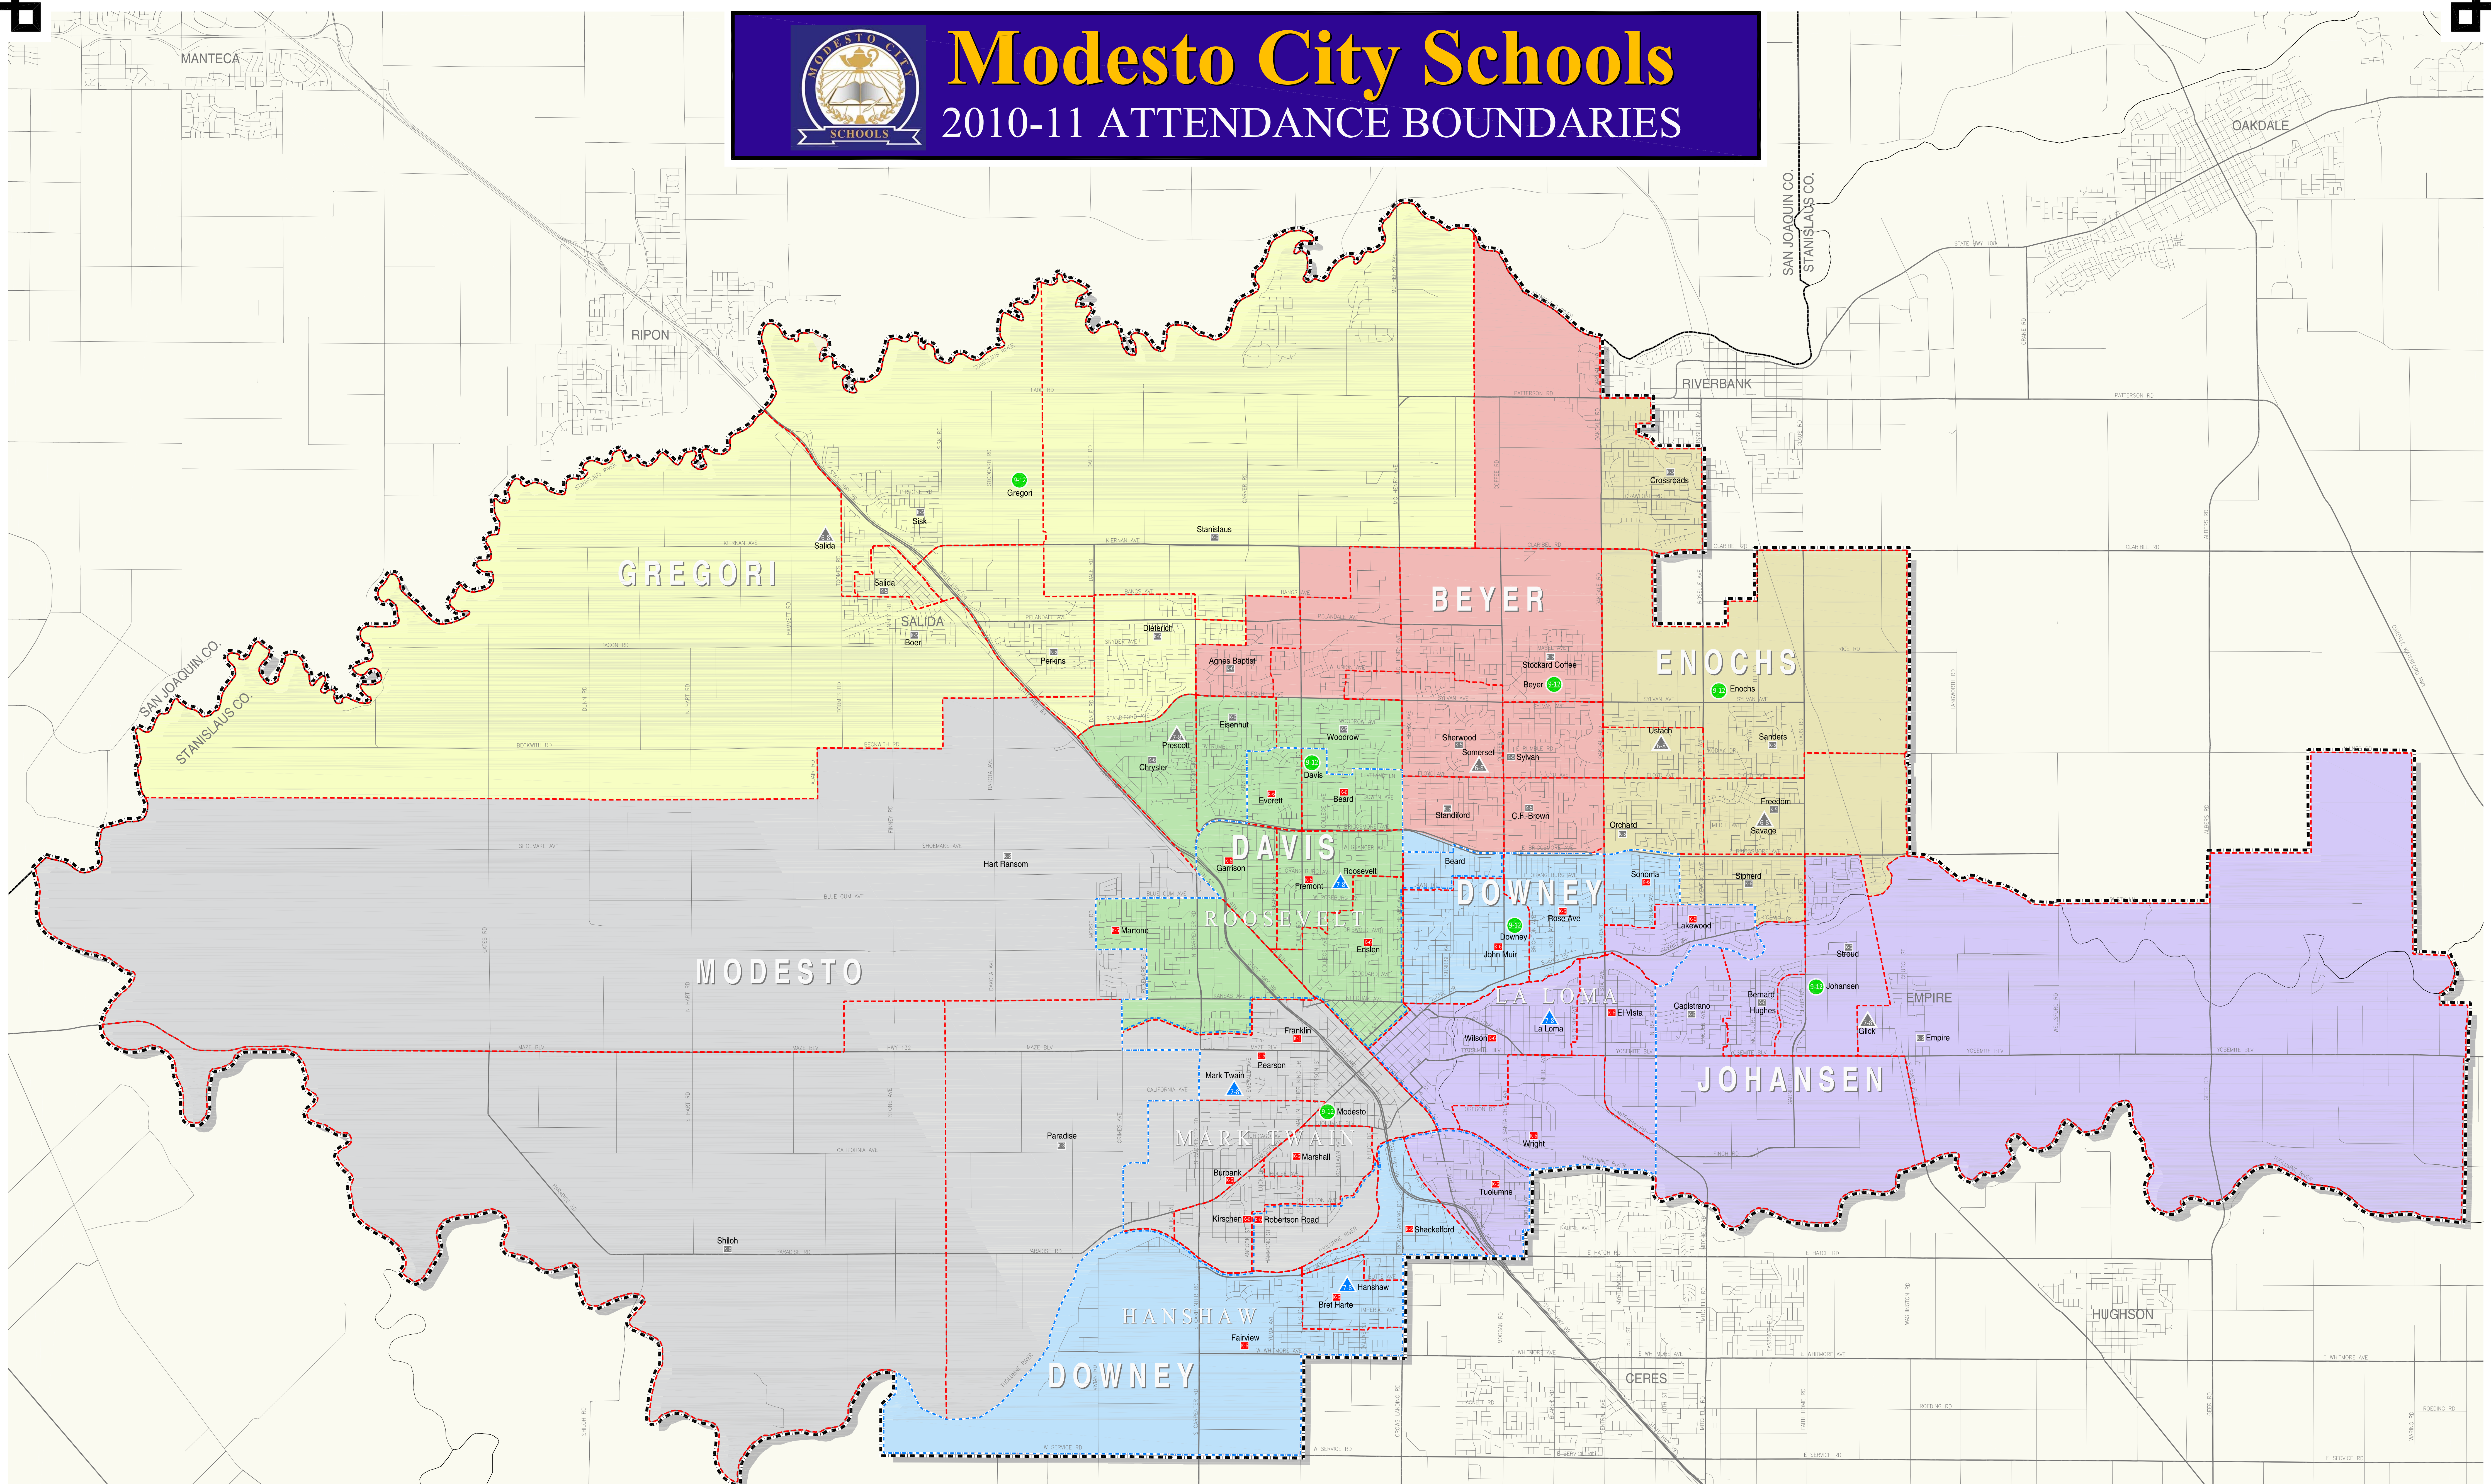

# Modesto City Schools

## 2010-11 ATTENDANCE BOUNDARIES

### 2010-11 MODESTO HIGH SCHOOL DISTRICT STUDENT TRANSITION

SCHOOL DISTRICT	ELEMENTARY SCHOOL	MIDDLE SCHOOL	HIGH SCHOOL
MODESTO CITY SCHOOLS:	Beard (West) Everett Fremont Garrison Marlone	Roosevelt	Davis
BEARD (EAST)	Beard (East)	Roosevelt	Downey
BURBANK	Burbank	Mark Twain	Modesto
FRANKLIN	Franklin		
KIRSCHEN	Kirschchen		
MARSHALL	Marshall		
BRET HARTE	Bret Harte	Hanshaw	Downey
FAIRVIEW	Fairview		
SHACKELFORD	Shackelford		
ROBERTSON ROAD	Robertson Road	Hanshaw	Modesto
TUOLUMNE	Tuolumne	Hanshaw	Johansen
EL VISTA	El Vista	La Loma	Johansen
LAKWOOD	Lakewood		
WILSON	Wilson		
WRIGHT	Wright		
MUIR	Muir	La Loma	Downey
ROSE AVENUE	Rose Avenue		
SONOMA	Sonoma		
SYLVAN:	Capistrano Hughes Stroud Empire (K-8) Siphert	Glick	Johansen
HART RANSON:	Hart Ranson (K-8)	Hart Ranson	Modesto
PARADISE:	Paradise (K-8)	Paradise	Modesto
SAALDA:	Boer (K-5) Salida (K-5) Sisk (K-5)	Salida (6-8)	Gregori
SHILOH:	Shiloh (K-8)	Shiloh	Modesto
STANISLAUS:	Agnes Baptist Chrysler Eisenhut Sternman Dieterich	Prescott	Gregori
SYLVAN:	Crossroads (K-5) Coffee (K-5) Brown (K-5) Sanders (K-5) Orchard (K-5) Freedom (K-5) Woodrow (K-5) Sherwood (K-5) Sylvan (K-5) Standford (K-5)	Ustach (6-8) Ustach (6-8) Savage (6-8) Savage (6-8) Ustach (6-8) Ustach (6-8) Somerset (6-8) Somerset (6-8)	Enochs Beyer Beyer Enochs Enochs Enochs Enochs Beyer Beyer Downey

### MAP LEGEND

**SCHOOLS**

- ELEMENTARY
- ▲ MIDDLE
- HIGH
- ▲ MODESTO HIGH SCHOOL
- DISTRICT FEEDER SCHOOL
- AREA WITHIN MODESTO HIGH SCHOOL DISTRICT
- AREA OUTSIDE DISTRICT

**ATTENDANCE BOUNDARIES**

- FEEDER
- ELEMENTARY DISTRICT
- HIGH SCHOOL DISTRICT